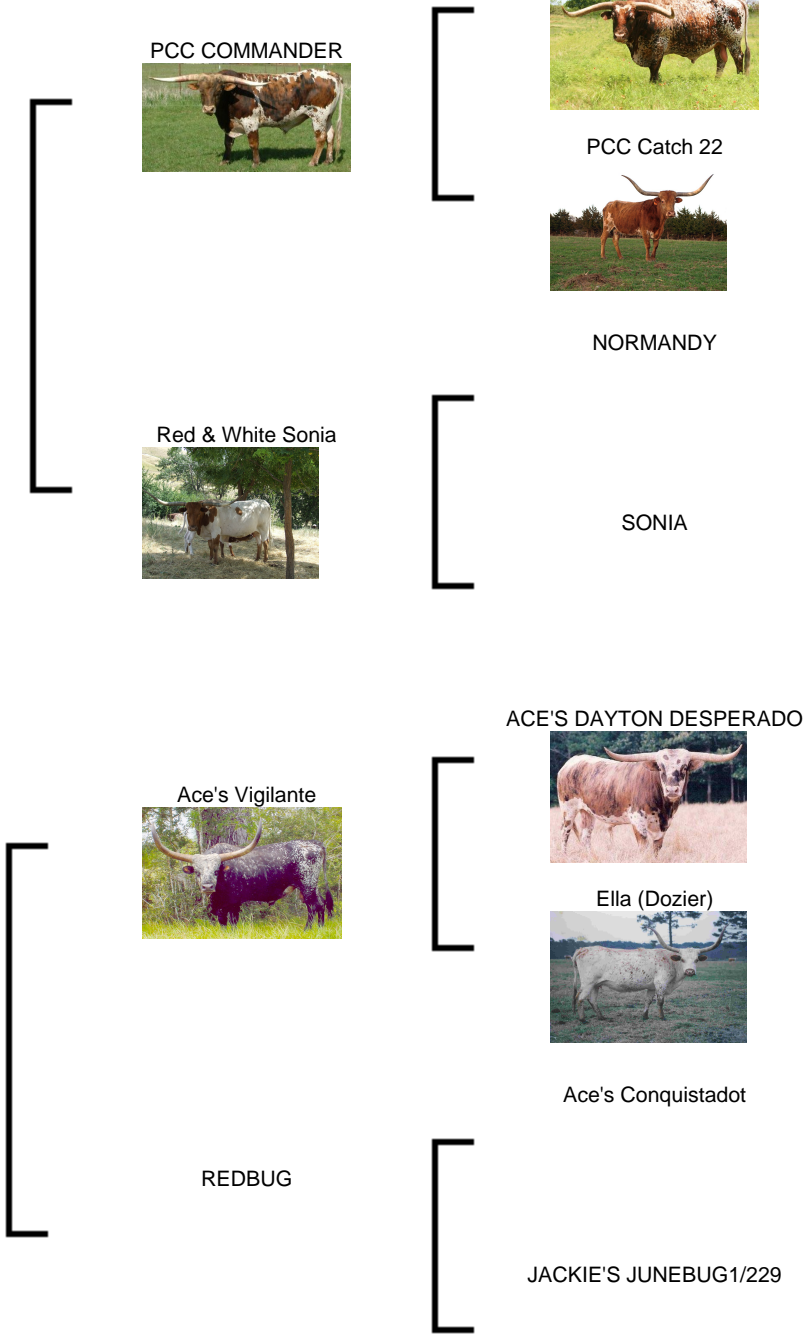

LPL RUNAMUCK COLOURS

Date of Birth: 07/14/2012
Registration 1: Pending
Breeder: LA Pistola Cattle Company
Owner: Catahoula Coulee Ranch

Courtesy of Catahoula Coulee Ranch

Heavy multi colored speckle, white roan face with black eyes and nose.

TTT: 28.7500 on 07/13/2013

LPL RUNAMUCK COLOURS

JOAQUIN

MELISSA 3/15

PCC COMMANDER

PCC EVADER

PCC Catch 22

NORMANDY

Red & White Sonia

SONIA

Ace's Vigilante

ACE'S DAYTON DESPERADO

Ella (Dozier)

Ace's Conquistadot

REDBUG

JACKIE'S JUNEBUG1/229